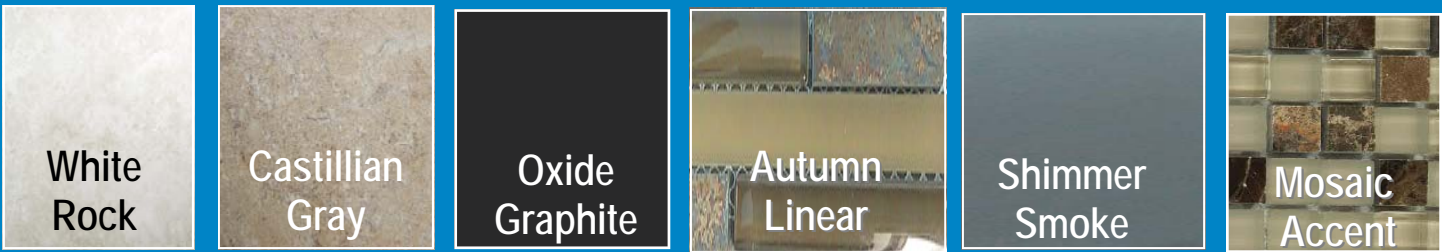

Fairmont Homes

2015 Décor Guide

Ceramic Tile-Edging-Accents

Carpet

Everything Nice Carpet

Bamboo
#230

Broom-
Straw #700

Pepper
Dust #500

Optional
Opulence
Natural

Exterior Selections-Shutters

Exterior Selections-Siding

Vintage Raised Panel

Milan Shaker

Cabinets are Available in the Standard Shaker Style or the Optional Raised Panel

Virginia Maple Raised Panel Cabinets