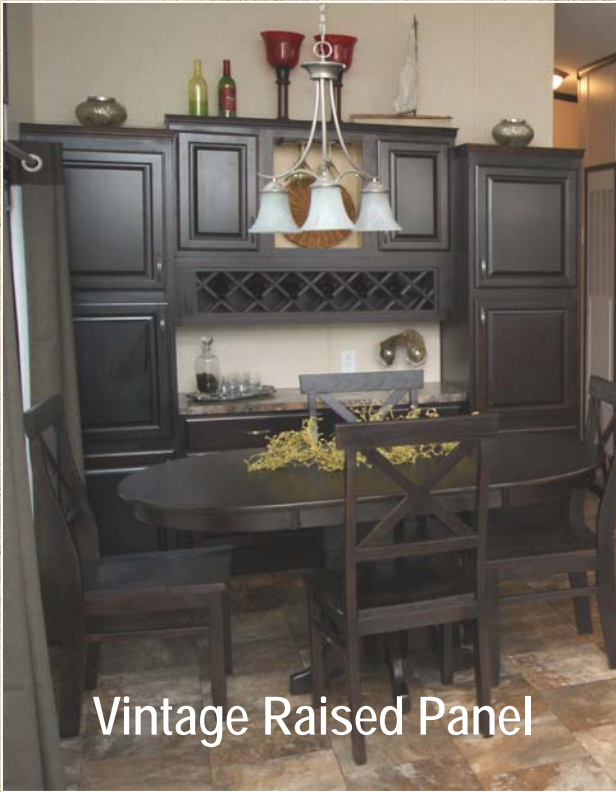

Optional
Opulence
Natural

Exterior Selections-Shutters

Exterior Selections-Siding

Vintage Raised Panel

Milan Shaker

Cabinets are Available in the Standard Shaker Style or the Optional Raised Panel

Virginia Maple Raised Panel Cabinets