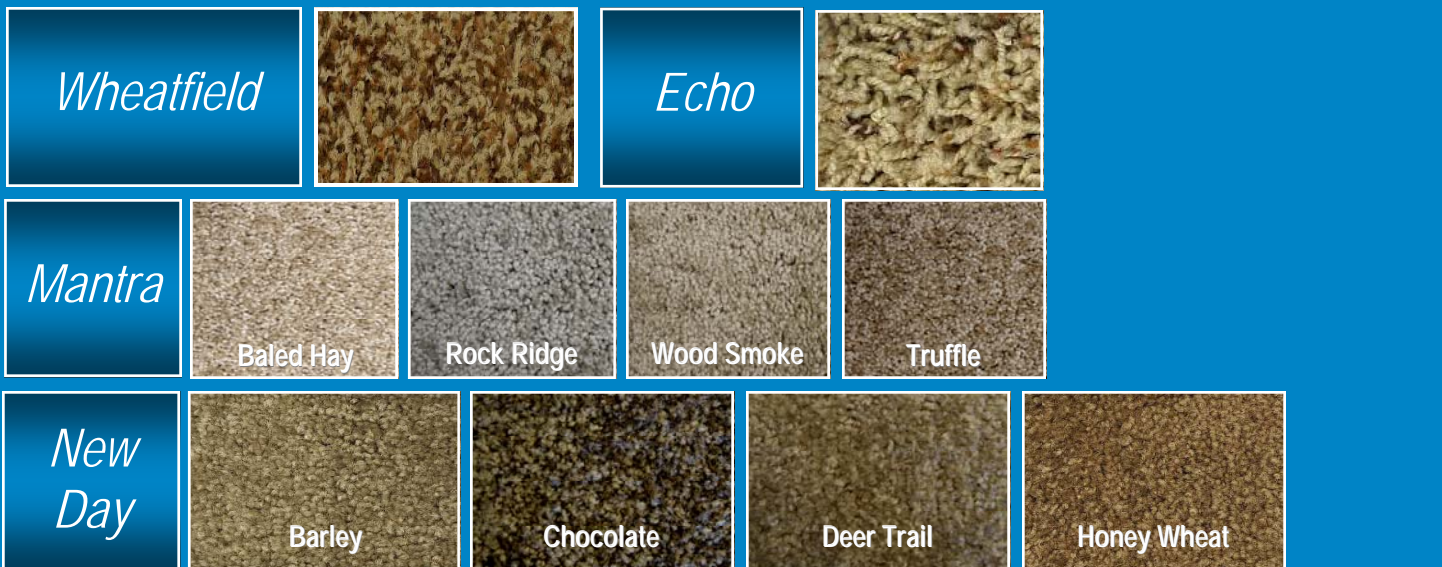

Fairmont Homes

2015 Décor Guide

Ceramic Tile-Edging-Accents

Carpet

Everything Nice Carpet

Bamboo
#230

Broom-
Straw #700

Pepper
Dust #500

Marble
#138

Sand
#139

Vinyl Floor Coverings

Standard
Multi Light
DF 9342

Optional
Pacific Carmel
DF 9441

Optional
Brandenburg
DF 9532

Optional
Pathways
Appalachia LX272

Optional
Rustic Plank
LX 151

Vinyl Wall Selections

Standard
Harbor

Standard
Tiny
Crackle

Optional
Crush
Taupe

Optional
Textured
Dove

Optional
Forest
Meadow

Optional
Garden
Pine

Optional
Elements
Georgia

Optional
Opulence
Natural

Exterior Selections-Shutters

Exterior Selections-Siding

Vintage Raised Panel

Milan Shaker

Cabinets are Available in the Standard Shaker Style or the Optional Raised Panel

Virginia Maple Raised Panel Cabinets